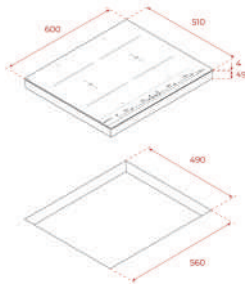

IBF 64 Infinity G1

AMultiSlider

Autolock

Power

Power Plus

Easy
installation

Flex

TEKA
KLANGSTEIN · 1924