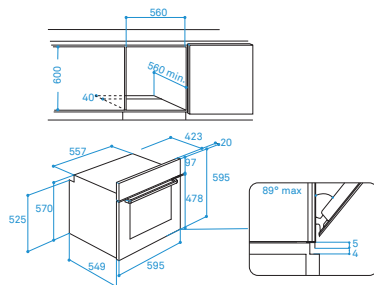

### 60 cm Electric Oven

71L oven capacity  
5 cooking functions  
Easy clean enamel  
Click&clean glass door  
A class energy efficiency  
Stainless steel color

### External Dimensions

- ① H 595 mm
- ➔ W 600 mm
- D 570 mm