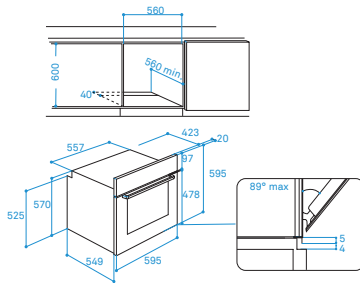

IFW 55Y4 IX

60 cm Electric Oven

Multi-function 5 programs
Electronic-Display
XXL Flat cavity 71 L
Click & Clean inner door glass
Accessories: 1 grid; 1 tray
Click&Clean
Tilting Grill
XXL Capacity
Best Lighting
Full Surface Grill

External Dimensions

- H 595 mm
- W 600 mm
- D 570 mm