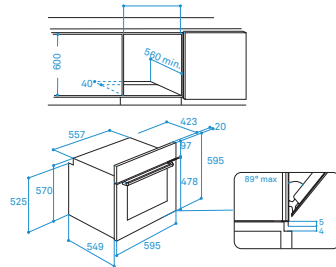

### 60 cm Electric Oven

A+ Energy efficiency  
Self cleaning  
Multi level  
Turn&Cook function  
Click&Clean  
XL Cooking  
Colour: Inox  
Usable volume (of cavity) (l): 71  
Keep Warm  
Grill  
Pizza  
GratinVentilate  
Eco Forced Air  
Fready Cook  
XXL Capacity  
Best Lighting  
Full Surface Grill

### External Dimensions

- H 595 mm
- W 600 mm
- D 570 mm