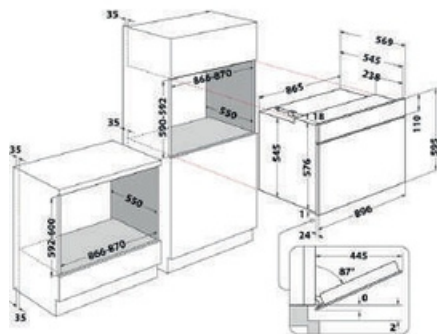

## IGGSM 53 3G3

**Gas oven**  
**Gas grill**

Energy efficiency class: A  
Energy consumption conventional (kWh): 272  
Usable volume (of cavity) (l): 105  
Integrated Cleaning system: Easy to clean enamel  
Type of control: Mechanical  
Colour: Inox

### External Dimensions

- ↑ H 595 mm
- W 896 mm
- ↻ D 569 mm