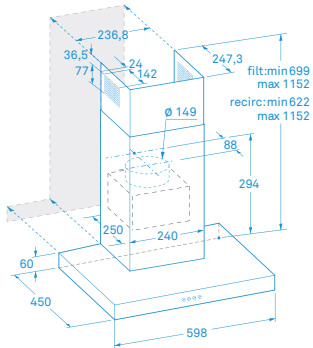

IHBS 6.4 AM X

60cm decorative hood

Eco power

Convertible

Maximum Airflow: 432 MQH

Motor power: 140 W

Washable aluminium filters

3 speeds

LED spots

External Dimensions

➔ W 598 mm