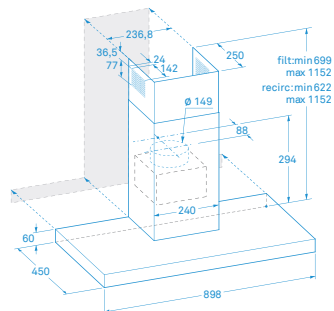

IHBS 9.5 AM X

90cm T-BoxHood

Eco power

Convertible

Maximum Airflow: 581 MQH

Motor power: 140 W

Washable aluminium filters

3 speeds

LED spot lights

Stainless steel

Anti-finger print

External Dimensions

➔ W 898 mm