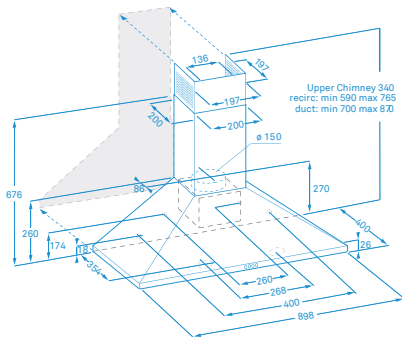

IHPC 9.4 AM X

90cm Chimney Hood

Eco power

Convertible

Maximum Airflow: 416 MQH

Motor power: 140 W

Washable aluminium filters

3 speeds

LED spot lights

Stainless steel

Anti-finger print

External Dimensions

➔ W 898 mm