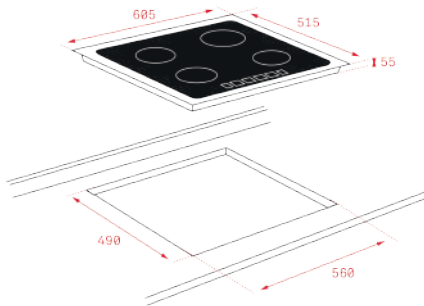

_MAESTRO IKNOB IT 6450

iKnob Touch Control induction hob

iKnob touch control

Cooking timer

4 cooking zones:

-1 induction \varnothing 145 mm

-1 induction \varnothing 210 mm

-1 induction \varnothing 180 mm

-1 induction \varnothing 180 mm

Special cooking functions: Boiling & KeepWarm function

Power Plus Function

Power Management function

Child lock

Stop & Go Function

Silence mode

Residual heat indicators

Synchro function

Pan detector

Maximum nominal power: 7.400 W

External Dimensions

↑ H 515 mm

→ W 605 mm