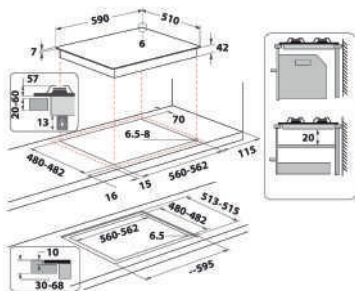

ING 61S/BK

60cm Gas on Glass

Cast iron grids
Metal looking frontal knobs
Auto-ignition
Auto-lock safety device
High efficiency burners
4 cooking zones:
1 semi fast burner (1,75 kW)
1 auxiliary burner (1,00 kW)
1 high light (180 mm Ø) 1800 W
1 high light (145 mm Ø) 1200 W
Gas typology: LPG (butane/ propane),
natural

External Dimensions

- ➊ H 510 mm
- ➋ W 590 mm