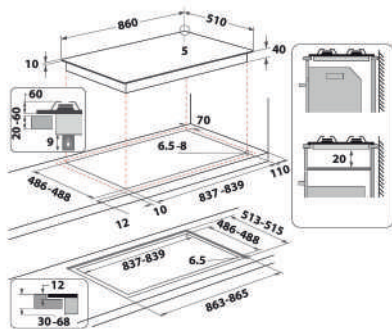

ING 922S BK

90cm Gas on Glass hob

Cast iron grids

Metal looking frontal knobs

Auto-ignition

Auto-lock safety device

High efficiency burners

5 cooking zones:

2 semi fast burner (1,75 kW)

1 auxiliary burner (1,00 kW)

1 high light burner (2,20 kW)

1 double ring burner (3800 kW)

Gas typology: LPG (butane/ propane),

natural

External Dimensions

↑ H 510 mm

→ W 860 mm