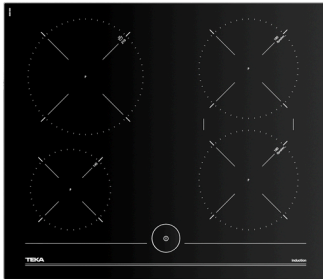

IT 6450 IKNOB

Autolock

Power

Power Plus

Syncro
function

Easy
installation

iKnob touch control induction hob with 4 cooking zones

Induction hob

Direct functions: Quick boiling and keep warm

iKnob Touch Control

4 cooking zones

1 zone Ø 210 mm

2 zones Ø 180 mm

1 zone Ø 145 mm

Ceramic glass surface

Auto-lock safety system

Cooking timer

Power plus

Child lock

Residual heat indicator

Power management

Easy installation kit

Maximum nominal power 7400 W

Optional: Grilling plate

Optional: Teppanyaki

External Dimension

- ↑ H 50 mm
- W 605 mm
- ↗ D 515 mm