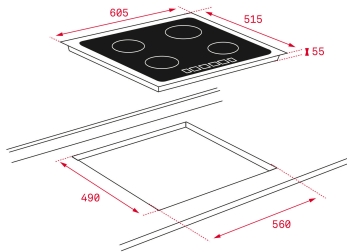

IT 6450 IKNOB

Autolock

Power

Power Plus

Syncro
function

Easy
installation