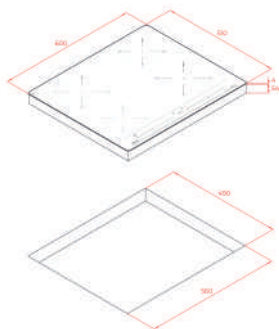

EASY IZC 64010 BK MSS

MultiSlider

Power

Power Plus

Autolock

Easy
Installation

Induction hob 60cm

Touch control MultiSlider

Cooking timer

4 cooking zones:

- 2 induction Ø 185 mm

- 2 induction Ø 150 mm

Power Plus function

Stop & Go function

Residual heat indicators

Fast-Click easy installation

Maximum nominal power : 7.200 W

External Dimensions

➊ D 510 mm

➋ W 600 mm