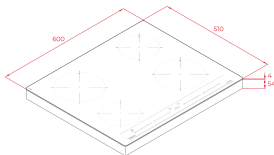

### Urban Colors Edition. Induction hob with direct functions and MultiSlider touch control

Urban Colors Edition

Induction hob

Touch Control MultiSlider

4 cooking zones

2 zones Ø 185 mm

2 zones Ø 150 mm

Ceramic glass surface

### External Dimension

- ↑ H 58 mm
- W 600 mm
- ↗ D 510 mm