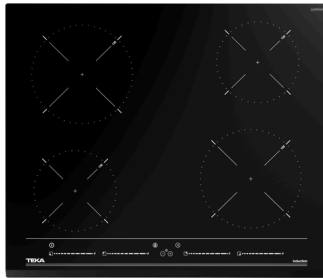

## IZC 64010 M

MultiSlider

Autolock

Power

Power Plus

Easy installation

### Urban Colors Edition. Induction hob with direct functions and MultiSlider touch control

Urban Colors Edition

Induction hob

Touch Control MultiSlider

4 cooking zones

2 zones Ø 185 mm

2 zones Ø 150 mm

Ceramic glass surface

### External Dimension

- ↑ H 58 mm
- W 600 mm
- ↗ D 510 mm