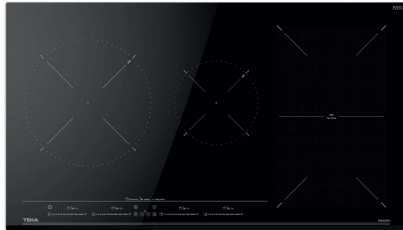

### 91cm induction Flex hob

Urban Colors Edition

Flex Induction hob

Direct functions: Simmering, melting and keep warm

Touch Control MultiSlider

4 cooking zones

1 zone Ø 280 mm

2 zones Ø 235 x 188,5 mm

1 zone Ø 185 mm

Ceramic glass surface

Auto-lock safety system

Cooking timer

Power plus

Child lock

Residual heat indicator

Power management

### External Dimensions

➤ D 510 mm

➡ W 900 mm