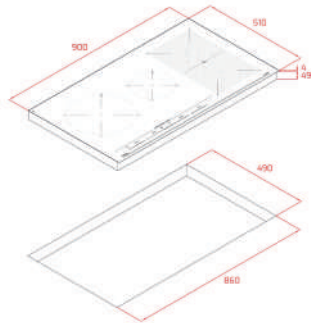

### 91cm induction Flex hob

Urban Colors Edition

Flex Induction hob

Direct functions: Simmering, melting and keep warm

Touch Control MultiSlider

4 cooking zones

1 zone Ø 280 mm

2 zones Ø 235 x 188,5 mm

1 zone Ø 185 mm

Ceramic glass surface

Auto-lock safety system

Cooking timer

Power plus

Child lock

Residual heat indicator

Power management

### External Dimensions

➤ D 510 mm

➡ W 900 mm