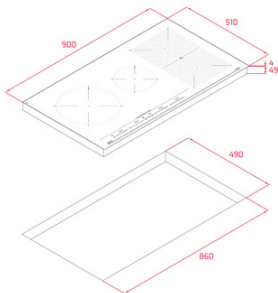

Urban Colors Edition

Flex Induction hob

Direct functions: Simmering, melting and keep warm

Touch Control MultiSlider

4 cooking zones

1 zone Ø 280 mm

2 zones Ø 235 x 188,5 mm

1 zone Ø 185 mm

Maximum nominal power 7200 W

Optional: Grilling plate

Optional: Teppanyaki

External Dimension

- ↑ H 53 mm
- W 900 mm
- ↗ D 510 mm