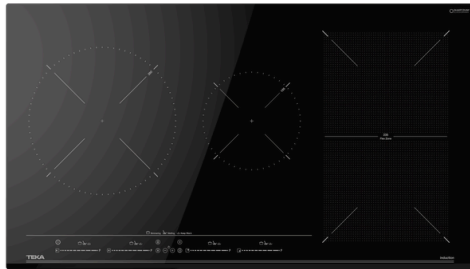

Urban Colors Edition

Flex Induction hob

Direct functions: Simmering, melting and keep warm

Touch Control MultiSlider

4 cooking zones

1 zone Ø 280 mm

2 zones Ø 235 x 188,5 mm

1 zone Ø 185 mm

Maximum nominal power 7200 W

Optional: Grilling plate

Optional: Teppanyaki

External Dimension

- ↑ H 53 mm
- W 900 mm
- ↗ D 510 mm