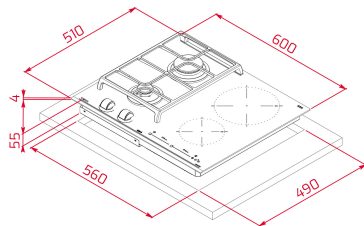

Power plus

Child lock

Residual heat indicator

Power management

Easy installation kit

Maximum nominal power(Gas) 3800 W

Maximum nominal power(Induction) 3500 W

Silver knobs accessory available

External Dimension

- ↑ H 98 mm
- W 600 mm
- ↗ D 510 mm