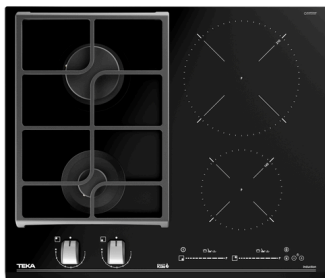

Frontal control knobs + Touch Control MultiSlider

4 cooking zones

Ceramic glass surface

Auto ignition

Auto-lock safety system

Cast iron grids

Induction:

Cooking timer

Power plus

Child lock

Residual heat indicator

Power management

Easy installation kit

Maximum nominal power(Gas) 3800 W

Maximum nominal power(Induction) 3500 W

Silver knobs accessory available

External Dimension

- ↑ H 98 mm
- W 600 mm
- ↗ D 510 mm