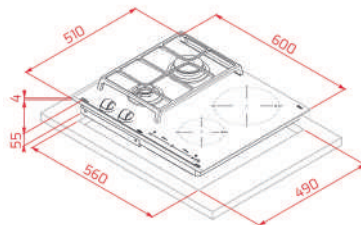

60 cm Gas on glass + Induction hob

Touch control MultiSlider

ExactFlame control

Cooking timer

4 cooking zones:

1 induction 210 Ø (2250-3000 W)

1 induction 145 Ø (1250-1800 W)

1 gas rapid burner (2.8 kW)

Melting and KeepWarm

Maximum nominal power (gas): 4.0 kW

Maximum nominal power (induction): 3500 W

Ceramic Glass (4 mm)

External Dimensions

↑ H 510 mm

→ W 600 mm