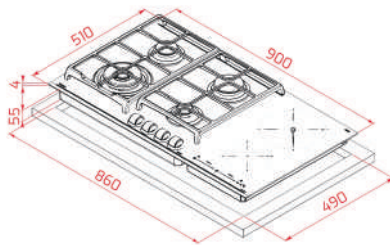

### 90 cm Gas on glass + Induction hob

Touch control MultiSlider

ExactFlame control

Cooking timer

6 cooking zones:

1 induction 145 Ø (1250–1800 W)

1 induction 180 Ø (1700–2100 W)

1 gas rapid burner (2.8 kW)

### External Dimensions

↑ H 510 mm

→ W 900 mm