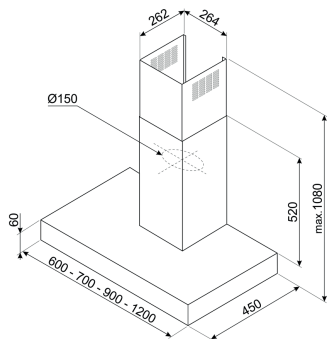

Universale Aesthetic KBT900NE