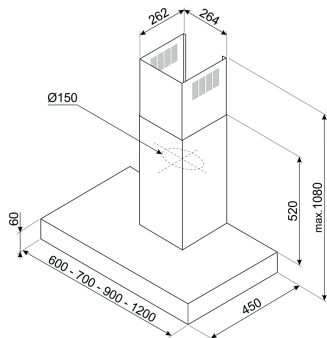

KBT900XE

Hood 90cm Universale Aesthetic

Colour: Stainless steel

Design: T flat

No. of speeds: 3

Intensive speed: Yes

24h air filter function: Yes

Time-setting options: Automatic switch-off

No. of lights: 2

Light type: LED

Light Power: 1,3 W

Light color temperature scale (°K): 3000 °K

Free outlet maximum capacity: 730 m³/h

Energy efficiency class (EEC): A

Air flow at minimum speed (Qmin): 265 m³/h

External Dimensions

① H 520 mm

② W 900 mm

③ D 450 mm