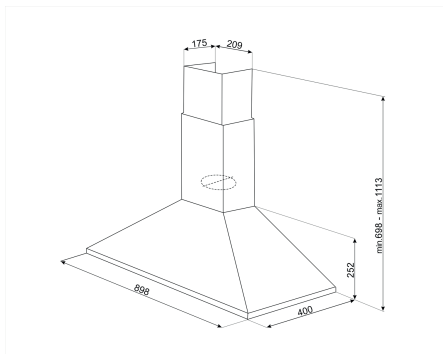

Universale Aesthetic KCH92X

Decorative wall hood 90 cm

Colour: Stainless steel

Design: Chimney

No. of speeds: 3

Intensive speed: Yes

24h air filter function: Yes

Time-setting options: Automatic switch-off

No. of lights: 2

Light type: LED

Light Power: 2 W

Light color temperature scale (°K): 3500 °K

Free outlet maximum capacity: 650 m³/h

Energy efficiency class (EEC): A

Air flow at minimum speed (Qmin): 245 m³/h

External Dimensions

① H 710 mm

② W 898 mm

③ D 400 mm