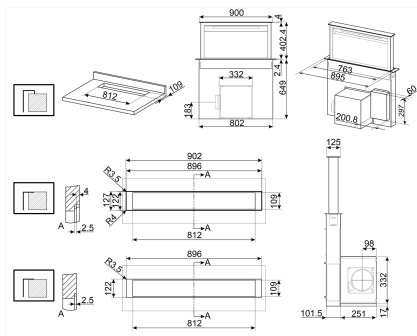

Time-setting options: Automatic switch-off

Control setting: Touch control

Led color: Red

Display: Digital

Free outlet maximum capacity: 725 m³/h

Energy efficiency class (EEC): A

Air flow at minimum speed (Qmin): 160 m³/h

External Dimensions

① H 1044 mm

② W 880 mm

③ D 120 mm