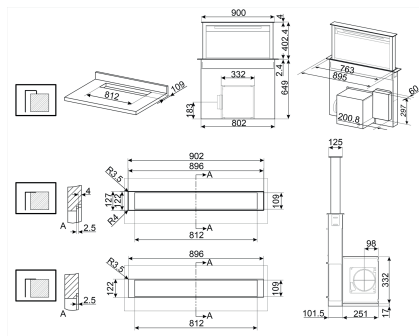

### Fully Integrated hood 90 cm

Product family: Hood  
Hood Type: Fully Integrated hood  
Hood width: 90 cm  
No. of speeds: 4  
Intensive speed: Yes  
24h air filter function: Yes  
Time-setting options: Automatic switch-off  
Control setting: Touch control  
Led color: Red  
Display: Digital  
Free outlet maximum capacity: 725 m<sup>3</sup>/h  
Energy efficiency class (EEC): A  
Air flow at minimum speed (Qmin): 160 m<sup>3</sup>/h  
Air flow at maximum speed (Qmax): 350 m<sup>3</sup>/h  
Air flow at boost speed (Qboost): 700 m<sup>3</sup>/h  
Airborne at minimum speed (SPEmin): 40 dB(A)  
Airborne at maximum speed (SPEmax): 54 dB(A)  
Airborne at boost speed (SPEboost): 70 dB(A)

### External Dimensions

- ① H 1044 mm
- ② W 880 mm
- ③ D 120 mm