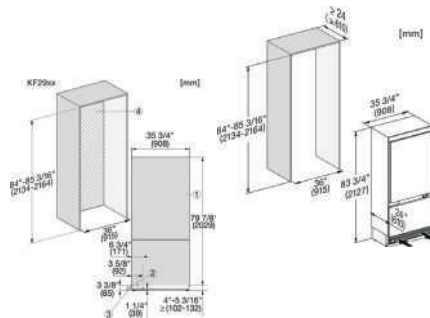

Miele

KF 2902 Vi

MasterCool™ fridge-freezer For high-end design and technology on a large scale.

554L total usable capacity

19.56 cu. ft. Total usable capacity

BrilliantLight

Networking with Miele@home

Full Access, Überlaufschutz, MasterFresh,

Independent temperature control

Super Cooling

SuperFrost

3 temperature zones

Sabbath mode

Holiday mode

Eco mode

External Dimensions

- ↑ H 2125 mm
- W 908 mm
- ↻ D 608 mm