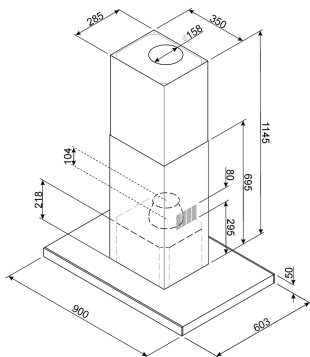

### Decorative island hood 90 cm

Colour: Black

No. of speeds: 3

Intensive speed: Yes

Control setting: Touch control

Led color: Ice

Display: Yes

Energy efficiency class (EEC): B

### External Dimensions

① H 880 mm

② W 900 mm

③ D 600 mm