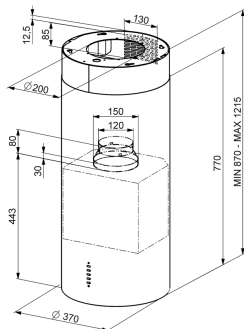

Universale Aesthetic KIR37XE

Decorative island hood 37 cm

No. of speeds: 3

Intensive speed: Yes

Control setting: Electronic buttons

Led color: White

Free outlet maximum capacity: 800 m³/h

Motor power: 270 W

Airborne at maximum speed (SPEmax): 65 dB(A)

Airborne at boost speed (SPEboost): 68 dB(A)

External Dimensions

① H 770 mm

② W 370 mm

③ D 370 mm