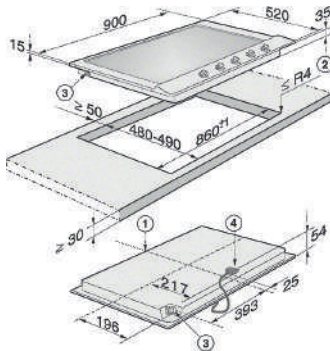

Miele

KM 2052 G

90cm Gas hob

in maximum width for the ultimate in cooking and user convenience.

Easy and direct controls
Operation via rotary controls
Professional design
Stainless steel trough
5 burners incl. 1 dual wok
GasStop function
Dishwasher-safe ComfortClean pot rests
PerfectClean burner
Cast iron pot rests
Electronic ignition with single-hand operation

External Dimensions

- ① H 90 mm
- ➔ W 900 mm
- ② D 520 mm