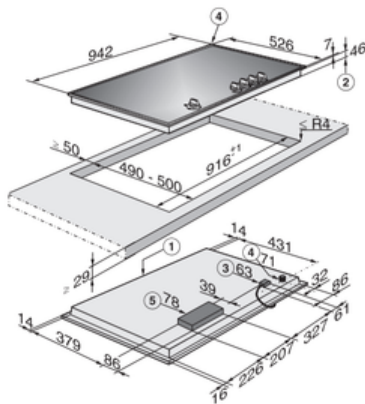

Miele

KM 3054-1

90cm Gas on glass hob
With electronic functions for
maximum safety and user convenience.

Single-handed operation QuickStart
Flat-fit stainless-steel trough
5 burners incl. 1 dual wok
GasStop&Restart function
Easy cleaning
Elegant glass ceramic surface
Cast iron pot rests
Dishwasher-safe
ComfortClean pot rests
GasStop & ReStart safety
Versatile burner configuration
Electronic ignition with single-hand operation

External Dimensions

- ① H 53 mm
- ➔ W 942 mm
- ⊗ D 526 mm