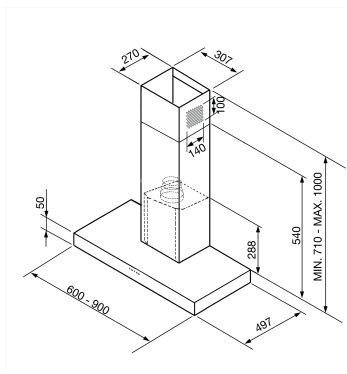

Linea Aesthetic KS905NXE2

Decorative wall hood

90 cm

Control setting: Touch control

Led color: Ice

Display: Yes

No. of speeds: 3

Intensive speed: Yes

Time-setting options: Automatic switch-off

Energy efficiency class (EEC): A

Free outlet maximum capacity: 820 m³/h

Motor power: 275 W

No. of filters: 3

Air flow at minimum speed (Qmin): 320 m³/h

Air flow at maximum speed (Qmax): 564 m³/h

Air flow at boost speed (Qboost): 767 m³/h

Airborne at minimum speed (SPEmin): 50 dB(A)

Airborne at maximum speed (SPEmax): 65 dB(A)

Airborne at boost speed (SPEboost): 73 dB(A)

External Dimensions

① H 760 mm

② W 900 mm

③ D 120 mm