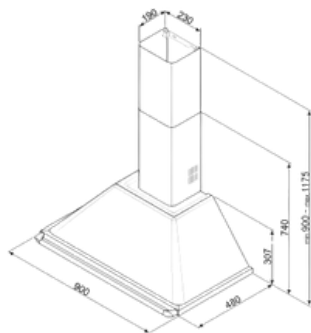

Control setting: Control knobs

Control knobs: Victoria

colour: Decorated / Special

Handle: Smeg Victoria

Controls colour: Steel effect

Motor power: 275 W

Power supply cable length: 1000 mm

Voltage: 220-240 V

Electrical connection rating: 278 W

Free outlet maximum capacity: 820 m<sup>3</sup>/h

No. of controls: 2

## External Dimensions

- ➊ H 900 mm
- ➋ W 900 mm
- ➌ D 480 mm