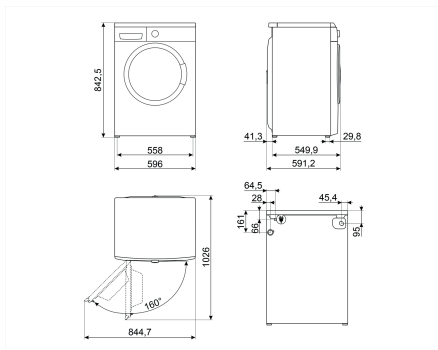

### 8kg Capacity Washing Machine

Load capacity: 8 kg

Charge type: Front

Maximum spin speed: 1000 rpm

Commercial width: 60 cm

Commercial depth: Great capabilities

Color: White

Front panel color: White

Led / display color: Orange

Function key color: Black

On / off button color: Black

Number of knobs: 1

Porthole color: White

Handle color: White

Drawer color: Silver

Top color: White

### External Dimensions

① H 847 mm

② W 597 mm

③ D 557 mm