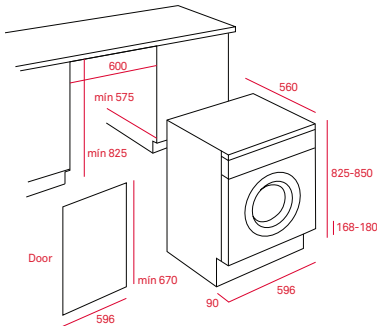

### Integrated washer dryer

Washing capacity : 7 kg  
Drying capacity : 4 kg  
12 washing programmes  
3 drying programmes  
Maximum spin speed : 1400 rpm  
Electronic control panel  
Electronic washing management ( Fuzzy Logic )  
Fast program 15 minutes  
Automatic water regulation  
Delay timer 1-24h  
Balance control system  
Foam control system  
30 cm wide porthole  
Reversible door  
Function buttons for : on/off, delayed programming, extra rinse, spinning exclusion and easy ironing  
Energy class A/A

### External Dimensions

- ① 820/850 mm
- ② 596 mm
- ③ 560 mm