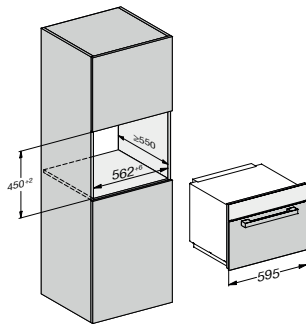

Miele

M 7240 TC

Built-in microwave oven in a design that is the perfect complement with controls on the top.

Clear-text display with sensor controls
Perfect defrosting and cooking
Plenty of room
46L oven compartment volume
40 cm turntable
Very powerful microwave – 900 W
Popcorn at the touch of a button
Keeping warm
SoftOpen and SoftClose
MultiLingua

External Dimensions

- H 456 mm
- W 595 mm
- D 562 mm