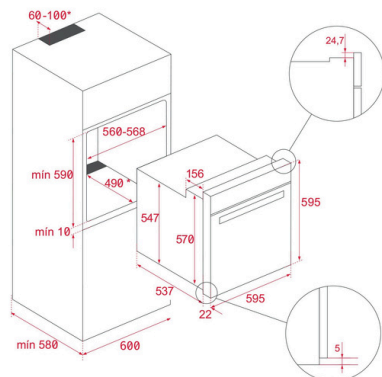

MAESTRO AIRFRY HLB 8416

70L

Plus Extension
Telescopic
Guide

HydroClean

SoftClose

SurroundTemp