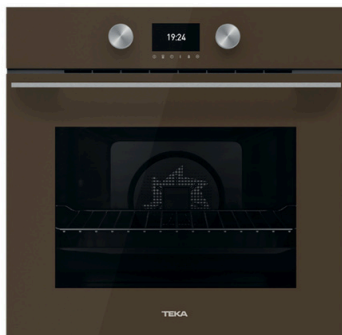

## MAESTRO HLB 8600 LB

### Multifunction oven with 20 recipes

Urban Colors Edition - London Brick Brown  
Multifunction SurroundTemp – 12 Cooking functions

Teka HydroClean®PRO cleaning system

A+ Energy class: up to %20 less consumption

Capacity, gross/net: 70/71 litres

True colour TFT 4 display with digital timer

Personal cooking assistant (20 recipes)

SlowCook function: low temperature cooking

Automatic temperature and time suggestion for each function

### External Dimensions

① H 595 mm

② W 595 mm

③ D 559 mm