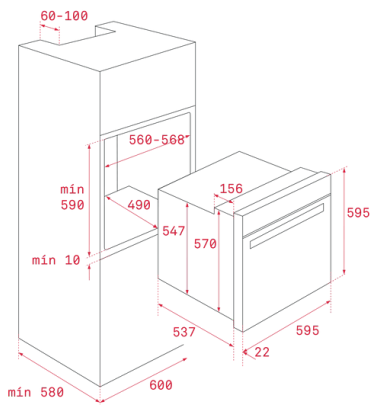

## MAESTRO HLB 8600 LB

Capacity, gross/net: 70/71 litres

True colour TFT 4 display with digital timer

Personal cooking assistant (20 recipes)

SlowCook function: low temperature cooking

Automatic temperature and time suggestion for each function

### External Dimensions

① H 595 mm

② W 595 mm

③ D 559 mm