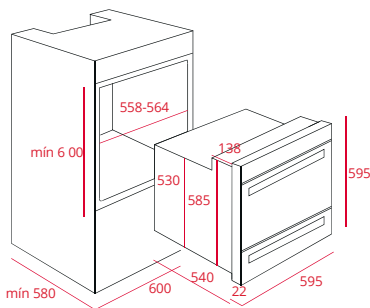

TEKA

MAESTRO HLD 45.15

DoubleCook Multifunction Oven with two cavities

Multifunction oven
5 Cooking functions
HydroClean system
Touch control display
Chrome supports with 4 cooking levels
1 Plus Extension telescopic guide
Double glazed door
Automatic disconnection security system
Children safety lock
Anti-tip deep tray, anti-tip baking tray and reinforced grid Tangential ventilation
Gross/net capacity: 38/48 litres

Cleaning system

Crystal Clean Enamel
(Slippery) Hydroclean ECO

Energy efficiency

Energy Efficiency Class: A/-
Energy Efficiency Index (EEI): 95,8 / -

External Dimensions

- H 595 mm
- W 595 mm
- D 562 mm

**EAT HEALTHY
WITHOUT GIVING UP
TASTY FOOD**