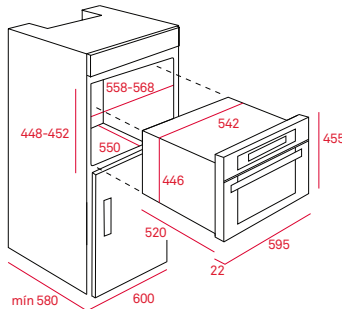

AVAND MCL 32 BIS

Combi Oven+Microwave

Fingerprint proof stainless steel
Capacity: 38/32 litres (net/gross)
3 memories
5 power levels
1600 W turbo function
1500 W drop down grill
Digital display
Pop-up control knobs
Crunch function (browning plate)
90-0 min. timer
Defrost by time and weight
Forced ventilation
Children safety block
Stainless steel cavity
Glass tray
Cooking grid
Browning plate

External Dimensions

- ① H 455 mm
- ② W 595 mm
- ③ D 542 mm

AVAND COMBINATION MICROWAVE, GRILL AND FAN FORCED OVEN ALL IN ONE

You can choose to cook using either of these main functions or you can combine them to give you greater speed and flexibility. You can roast, brown, re-heat or defrost all at the touch of a button with your selections. Use it on its own or in conjunction with your standard oven to give you two discreet cooking zones, a great addition and 'must have' in any kitchen.