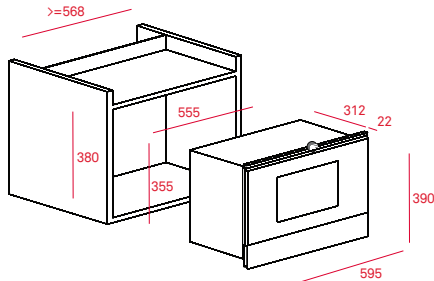

MAESTRO ML 822 BIS R

Microwave + Grill

Capacity: 22 litres
Electronic Control panel with LED display
Electronic door opening
5 power levels, 850 W
9 direct access menus
3 cooking functions
Drop down grill, 1200 W
Automatic defrosting by time and weight
Children safety block
Stainless steel inner cavity
Ceramic base
Browning plate & Reinforced grid
Tangential ventilation
Left/Right door opening

Color

Fingerprint proof stainless steel / White

External Dimensions

- H 390 mm
- W 595 mm
- D 334 mm

TEKA PRESENTS WISH

Minimum consumption,
easy to clean and user-friendly
household appliances.
Ovens, hobs & cooker hoods.
We have given our best to make
your wishes come true... because
at Teka, we know that sometimes,
your greatest WISH is as simple
as sharing pizza with your loved
ones...preparing your secret
recipe...or cooking with your
friends, sharing great moments
with yours in the kitchen.
This is why we have created WISH.
Because our greatest WISH is that
yours, come true...