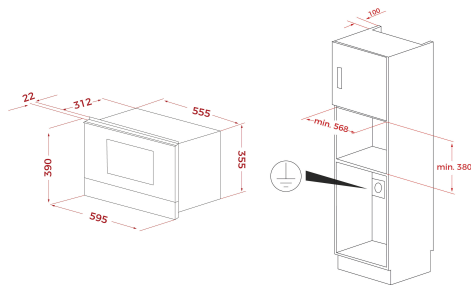

ML 8220 BIS L LB

Defrost By Time

Defrost By Weight

Direct Access Menu

Electronic Door Opening

22L

Ceramic base

TEKA

5 power levels, 2500 W

Grill power: 1200 W

Defrost by time and weight

Touch control display with knobs

Double glazed door with left opening

Electronic door opening

Automatic disconnection when open door

Incandescent inner light

Dropdown grill

Quick start

Capacity (gross/net): 22 / 21,56 litres

Stainless steel cavity

Crunch plate included

Tangential ventilation

External Dimension

- ➦ H 390 mm
- ➦ W 595 mm
- ➦ D 334 mm