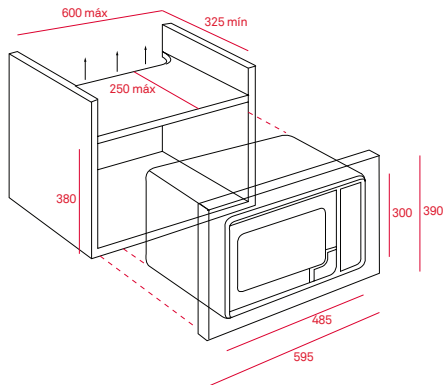

MAESTRO ML 8220 BIS L LB

Microwave +grill

Fingerprint proof stainless steel
Brick Brown Glass
Capacity: 22 litres
5 microwave power levels (700 W.)
3 direct access menus
1 cooking memory
Grill 1000 W
Double microwave input
Touch control panel
TFT display
Stainless steel inner cavity
Automatic defrost by time and weight
Timer: 0-90 minutes
Children safety block
Five power levels, 700 W
One grid

External Dimensions

- ① 390 mm
- ② 595 mm
- ③ 325 mm