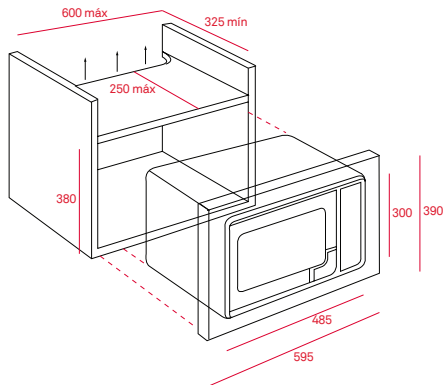

MAESTRO ML 8220 BIS L

Microwave +grill

Fingerprint proof stainless steel
Stones Grey color
Capacity: 18 litres
5 microwave power levels (700 W.)
3 direct access menus
1 cooking memory
Grill 1000 W
Double microwave input
Touch control panel
TFT display
Stainless steel inner cavity
Automatic defrost by time and weight
Timer: 0-90 minutes
Children safety lock
Five power levels, 700 W
One grid

External Dimensions

- ① 390 mm
- ② 595 mm
- ③ 325 mm