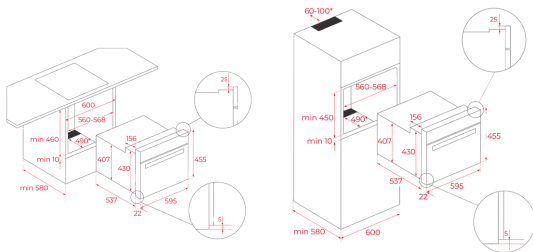

Automatic disconnection security system

Glass tray and reinforced grid

Capacity (gross/net): 45 / 44 litres

External Dimension

- ↑ H 455 mm
- W 595 mm
- ↗ D 559 mm