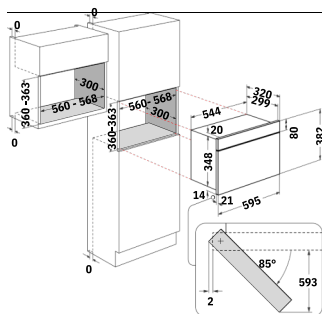

MWI 5213 IX

Indesit Built In Microwave With Grill Function 22l Inox , Mwi 5213 Ix Uk

Fingerprint proof
stainless steel
Capacity: 22 litres
4 microwave power levels (700 W.)
3 direct access menus
1 cooking memory
Grill 1000 W
Double microwave input
Touch control panel
TFT display
Stainless steel inner cavity
Automatic defrost by time and weight
Timer: 0-90 minutes
Children safety block
Five power levels, 700 W
One grid

External Dimensions

- H 382 mm
- W 595 mm
- D 320 mm