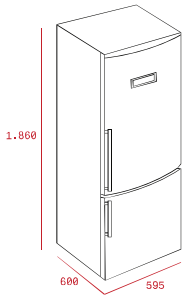

POLAR NFE320 2 X

Full No Frost combi refrigerator

Touch control panel
LCD digital display
Fingerprint proof stainless steel
4 * freezer
Fuzzy Logic temperature control system
Eco function
Fast Freeze / Quick Cool function
Antibacterial systems
Safety glass shelves
3-0° Zone
2 vegetable drawers
Chromed bottle rack
Energy Class : A+
Climate Class : SN-T
Noise level : 43 dBA
Total gross capacity : 320 liters
Net capacity (fridge) : 172 liters
Net capacity (chiller) : 25 litres
Net capacity (freezer) : 90 liters
Voltage : 240-220v/50 Hz

Color

Stainless steel

External Dimensions

- H 1860 mm
- W 595 mm
- D 600 mm

LCD DISPLAY: THE INFORMATION AT YOUR FINGERTIPS

Teka's refrigerators incorporate a sophisticated electronic control system that allows our customer to be constantly aware about the temperature of each compartment. Besides, they have Self-test System sensors, and if the door is not closed correctly an acoustic alarm will be activated; the Memory Function restores the previous temperature in case of a power failure, the Fast Freeze and Quick Function gives you the convenience of cooling very fast, while temperatures are controlled with the touch of a button.