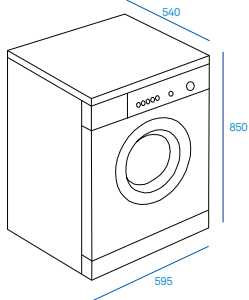

### Front Loaded Washing Machine

Capacity super 7 kg  
1200 RPM  
Silver color  
Energy class A+++  
User interface Led  
Number of Programs 16  
My Time function  
Anti-stain option  
Fast forward  
Rapid cycle  
33 liters water consumption  
Self-cleaning cycle  
Water Balance+  
Anti-odour cycle  
Dark fabric cycle  
1980 watt heating energy

### External Dimensions

- ↑ 850 mm
- 595 mm
- ↗ 540 mm