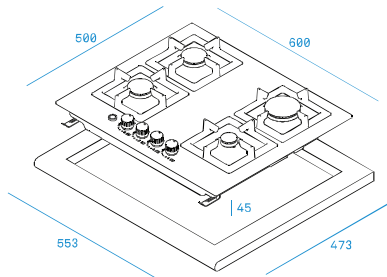

PAA 642 IX I

60 cm gas hob

Metal looking side knobs
Ignition button

Auto-lock safety device
High efficiency burners

4 cooking zones:

1 semi fast burner (1,75 kW)

1 auxiliary burner (1,00 kW)

1 high light (180 mm Ø) 1800 W

1 high light (145 mm Ø) 1200 W

Gas typology: LPG (butane/ propane),
natural

External Dimensions

- ↑ H 500 mm
- W 600 mm