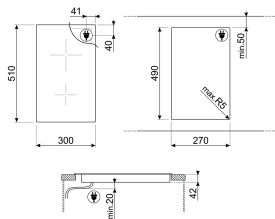

Classica Aesthetic PGF30B

BBQ Grill Hob

30 cm

Built-in type: Ultra-low profile
Power supply: Electric
Total no. of cook zones: 1
No. of electric plate cook zones: 1
Power levels: 9
Colour: Stainless steel
Finishing: Satin
Aesthetics: Classica
Type of steel: Brushed
8th zone position: Central
8th zone type: BBQ
8th zone power: 1.80 kW

External Dimensions

- ① H 512 mm
- ② W 310 mm
- ③ D 70 mm