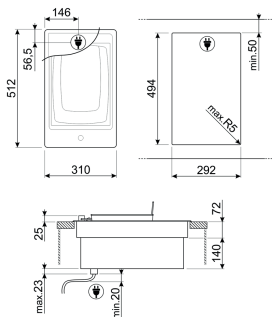

### Deep Fryer Hob 30 cm

Built-in type: Ultra-low profile  
Power supply: Electric  
Colour: Stainless steel  
Finishing: Satin  
Aesthetics: Classica  
Type of steel: Brushed  
Total no. of cook zones: 1  
No. of electric plate cook zones: 1  
Zone position: Central  
Zone type: Friggitrice  
Gas connection rating (W): 2200 W

### External Dimensions

- ① H 512 mm
- ② W 310 mm
- ③ D 208 mm