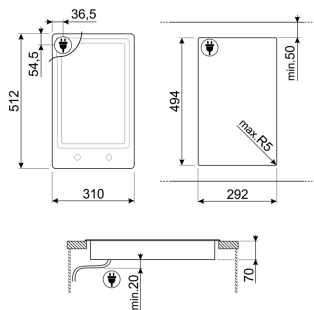

### Teppanyaki Hob 30 cm

Type: Teppanyaki  
Built-in type: Ultra-low profile  
Power supply: Electric  
Colour: Stainless steel  
Finishing: Satin  
Total no. of cook zones: 2  
No. of induction cook zones: 2  
Power levels: 9  
Type of steel: Brushed  
No. of controls: 2  
Serigraphy colour: Black  
1st zone position: Front-centre  
2nd zone position: Rear-centre  
1st zone type: Teppanyaki  
2nd zone type: Teppanyaki  
1st zone power: 1.40 kW  
2nd zone power: 1.40 kW  
1st zone booster power: 1.80 kW  
2nd zone booster power: 1.80 kW

### External Dimensions

- ① H 510 mm
- ② W 300 mm
- ③ D 42 mm